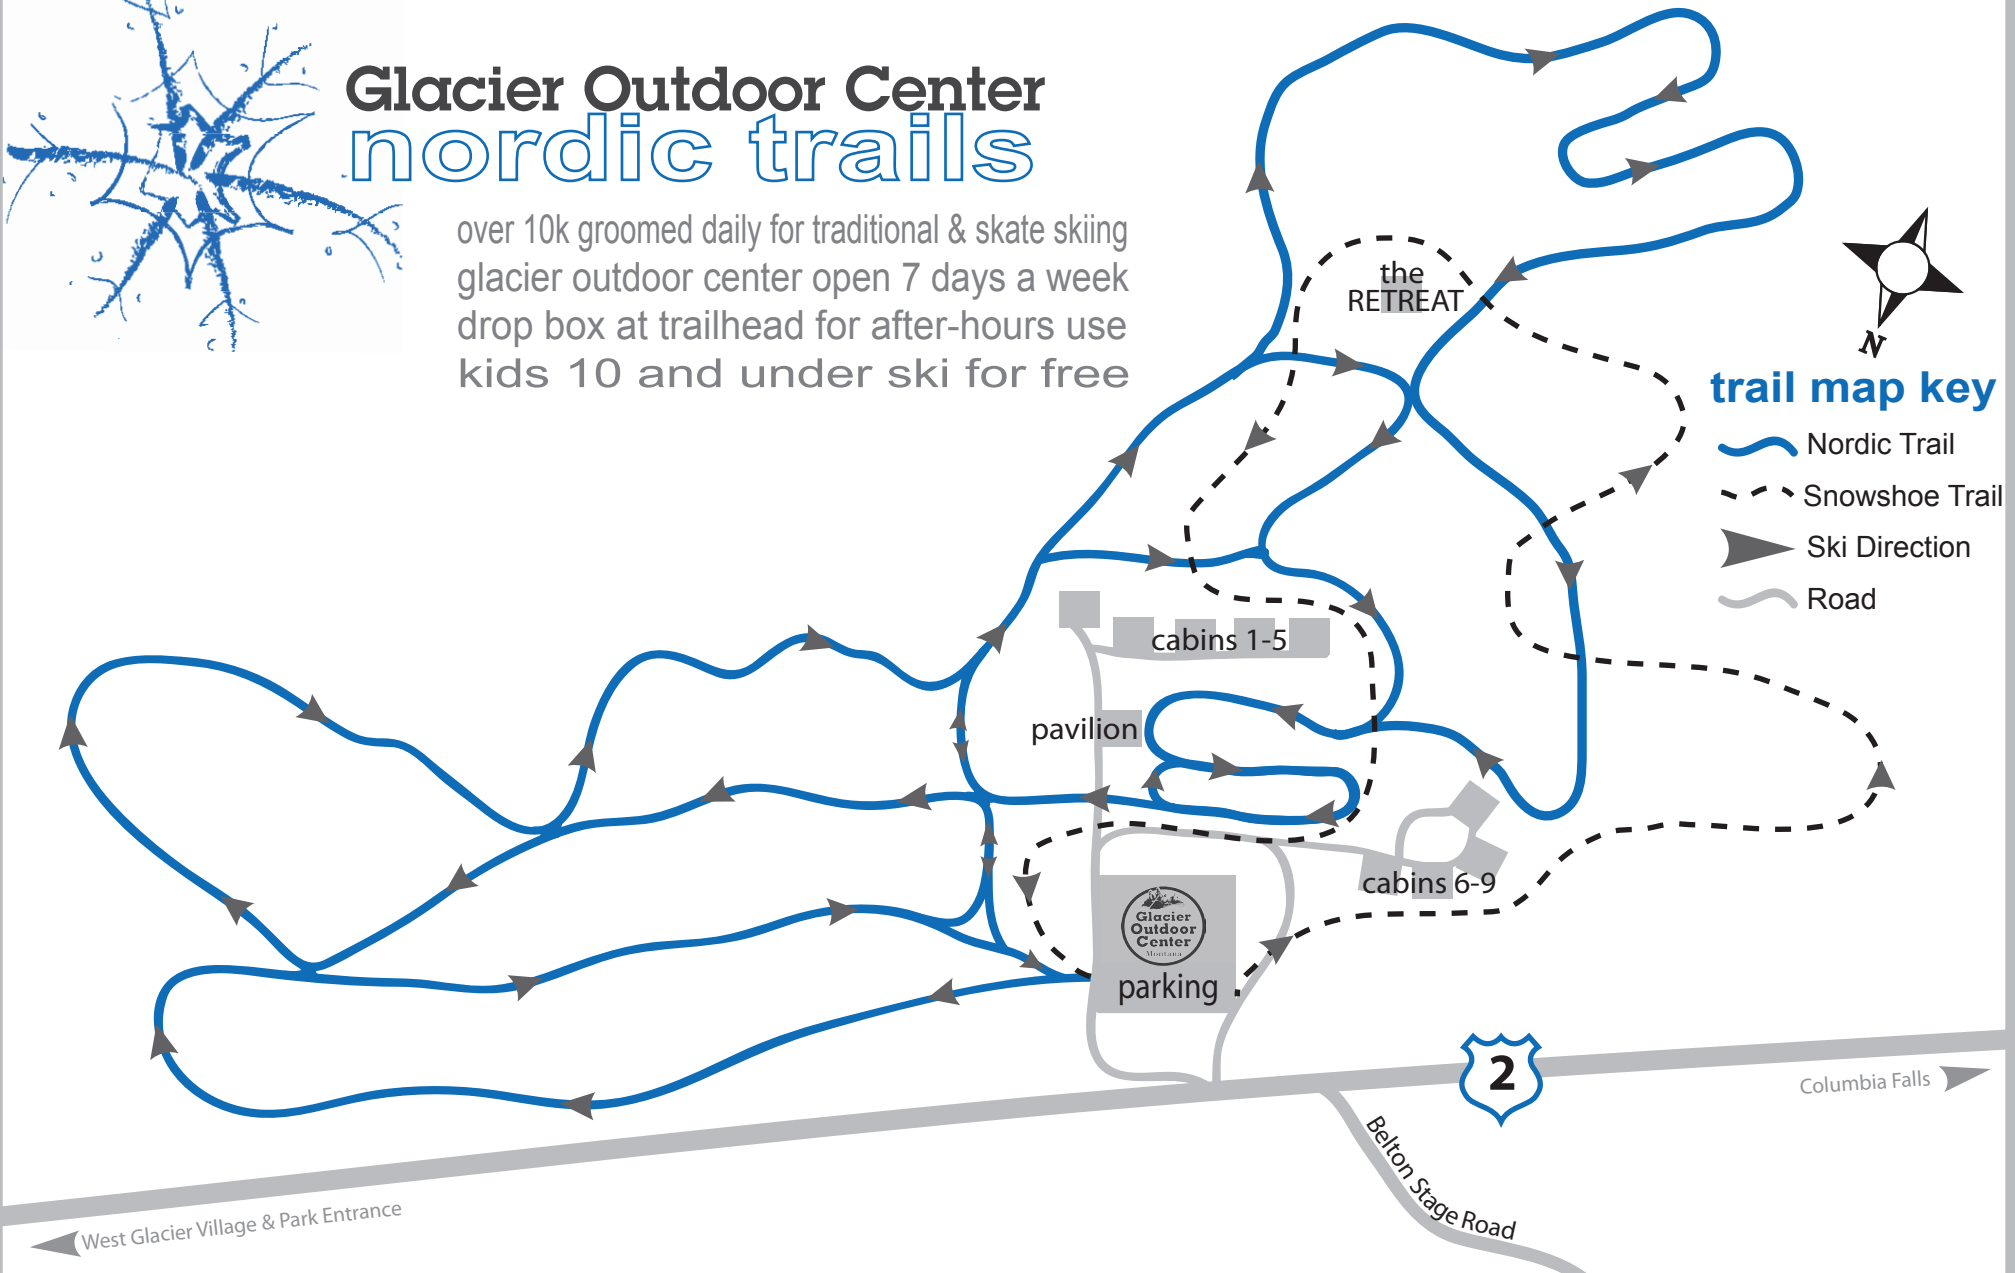

Glacier Outdoor Center nordic trails

over 10k groomed daily for traditional & skate skiing
glacier outdoor center open 7 days a week
drop box at trailhead for after-hours use
kids 10 and under ski for free

trail map key

-  Nordic Trail
-  Snowshoe Trail
-  Ski Direction
-  Road

 pets allowed on trails after noon
private warming cabins
visit our website for a list of events
and additional services

one half mile west of West Glacier
on highway 2 under the log arch
(406) 888-5454 • 1-800-235-6781
www.glacieraftco.com